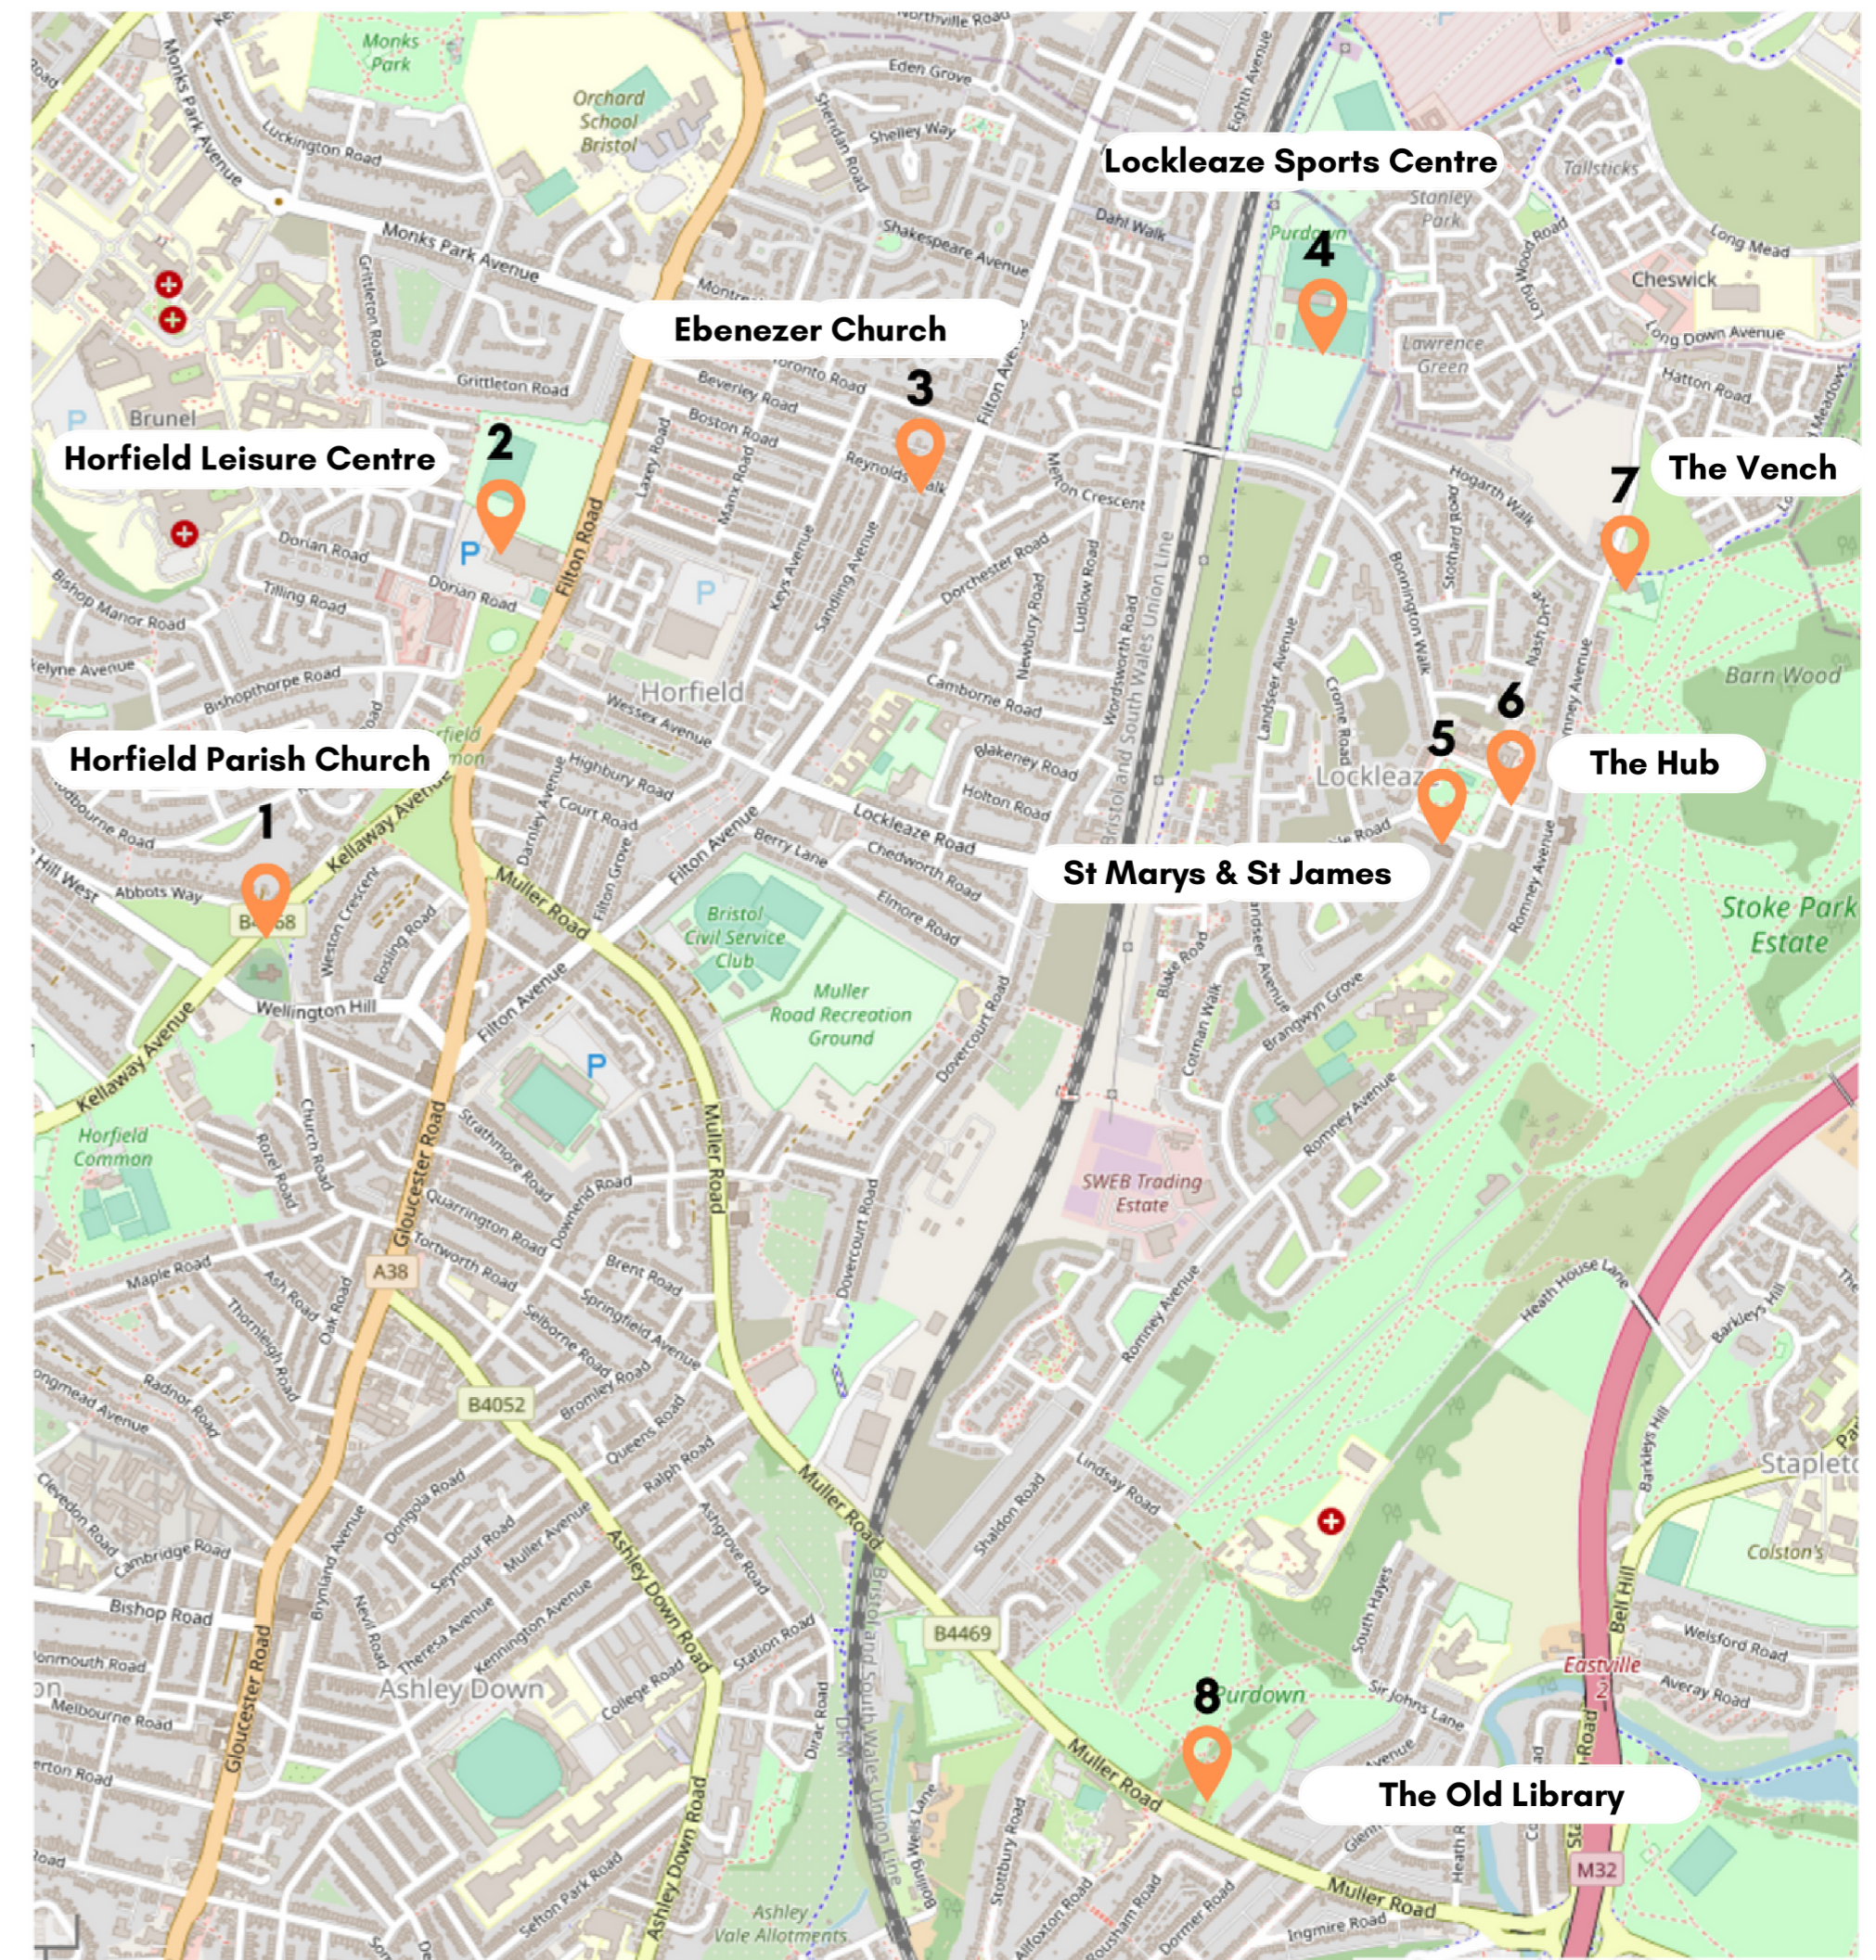

2. Horfield Leisure Centre, Dorian Road, BS7 0XW

offering free showers, warm and welcome space, affordable food, see timetable for when. Contact 0117 903 1643 .

3. Ebenezer Church, Filton Avenue, BS7 0BA

offering Monday morning warm and welcome space, Thursday warm and welcome space 10.30 am - 12.30 pm with affordable food, Friday community breakfast and warm and welcome space 9 - 10.30 am. For any queries contact Stewart North - 0117 9791399.

4. Lockleaze Sports Centre, Bonnington Walk, BS7 9XF

Monday 11.30am - 1.30pm warm and welcome space with affordable tea/coffee/soup. Any queries contact 0117 456 8955 .

5. St Mary's & St James' Gainsborough Sq, BS7 9XA

Monday evening 5-7pm FREE hot meal,
2nd and 4th Sunday of the month breakfast church. Any queries contact 0117 462 0643 .

6. The Hub, Lockleaze Neighbourhood Trust, Gainsborough Sq, BS7 9FB

Wednesday warm and welcome space and affordable lunch options 10.30 am - 2.00 pm, Friday warm and welcome space with affordable hot drinks, 1 - 3 pm. Any queries contact 0117 914 1129 .

7. The Vench, Romney Avenue, BS7 9TB

Tuesday 9.30 am - 3.30 pm warm and welcome space with affordable tea/coffee/soup. Any queries contact 07710392078 .

8. The Old Library Muller Road, BS5 6XP

Monday 10 am - 2 pm and Friday 10 am - 12 noon warm and welcome space, affordable hot drinks.

Warm and welcoming spaces

IN HORFIELD AND LOCKLEAZE

1. Horfield Parish Church, Holy Trinity, Wellington Hill BS7 8SP
2. Horfield Leisure Centre, Dorian Road, BS7 0XW
3. Ebenezer Church, Filton Avenue, BS7 0BA
4. Lockleaze Sports Centre, Bonnington Walk, BS7 9XF
5. St Mary's & St James' Gainsborough Sq, BS7 9XA
6. The Hub, Gainsborough Sq, BS7 9FB
7. The Vench, Romney Avenue, BS7 9TB
8. The Old Library, Muller Road, BS5 6XP